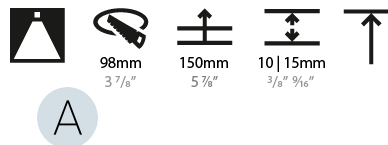

GENERAL

Series: Bioniq
Subseries: Bioniq Round Deep
Brand: Prolicht
Division: Architectural
Mounting Type: Recessed
Mounting Location: Ceiling
Subcategory: Downlight

PHYSICAL

Shape: Round
Diameter (mm): 107
Diameter (in): 4 3/16
Height (mm): 130
Height (in): 5 1/8
Ceiling Thickness (mm): 10 / 12.5 / 15
Ceiling Thickness (in): 3/8 or 1/2 or 9/16
Min. Recessing Depth (mm): 150
Min. Recessing Depth (in): 5 7/8
Light Distribution: Downlight
Weight (kg): 0.533
Weight (lbs): 1.18
Fixture Finish: SSR / BKV / CWI / CRY / HAB / LAG / UFT / ITA / RUA / RUR / MIC / FTG / MYG / TWT / LOD / PUS / FRO / FUP / KIA / POP / BLS / SPG / MEY / GOH / GUM / CHC / COM / ABZ / JAG / OBR / MOS / ROR
Fixture Material: Aluminum Die Cast
Cut-out Measurements: 98mm / 3 7/8"

ELECTRICAL

Lamp Type: LED (Zhaga Standard)
Input Wattage (W): 15.5
Total Output Wattage (W): 13
Dimming: Tri-Mode (Non-Dimming and Phase Dimming (120Vac only) and 0-10V Dimming)
Driver Included: No
Driver Location: Recessed Housing
Driver Type: Constant Current - Universal
Driver Class: Class 2
Housing: See components
Input Voltage (V): 120 - 277
Constant Current (MA): 500

LED

Number of LEDs: 1
Color Temperature (°K): 2700 / 3000 / 3500 / 4000
Max. Delivered Lumen (lm): 1140 / 1180 / 1245 / 1270
CRI: >90 CRI
Lamp Life (hrs): 50000

OPTICAL

Reflector°: 20 / 40 / 60

RATINGS AND CERTIFICATIONS

Certified By: Certified for North American Standards
IP rating: IP54