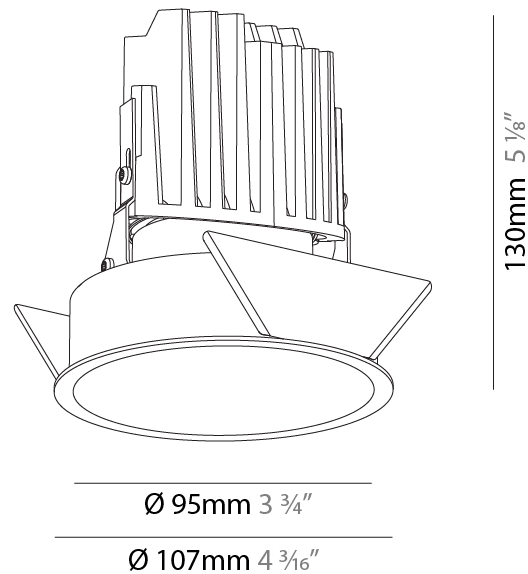

GENERAL

Series: Bioniq
Subseries: Bioniq Round Deep
Brand: Prolicht
Division: Architectural
Mounting Type: Recessed
Mounting Location: Ceiling
Subcategory: Downlight

PHYSICAL

Shape: Round
Diameter (mm): 107
Diameter (in): 4 3/16
Height (mm): 130
Height (in): 5 1/8
Ceiling Thickness (mm): 10 / 12.5 / 15
Ceiling Thickness (in): 3/8 or 1/2 or 9/16
Min. Recessing Depth (mm): 150
Min. Recessing Depth (in): 5 7/8
Light Distribution: Downlight
Weight (kg): 0.533
Weight (lbs): 1.18
Fixture Finish: SSR / BKV / CWI / CRY / HAB / LAG / UFT / ITA / RUA / RUR / MIC / FTG / MYG / TWT / LOD / PUS / FRO / FUP / KIA / POP / BLS / SPG / MEY / GOH / GUM / CHC / COM / ABZ / JAG / OBR / MOS / ROR
Fixture Material: Aluminum Die Cast
Cut-out Measurements: 98mm / 3 7/8"

ELECTRICAL

Lamp Type: LED (Zhaga Standard)
Input Wattage (W): 15.5
Total Output Wattage (W): 13
Dimming: Tri-Mode (Non-Dimming and Phase Dimming (120Vac only) and 0-10V Dimming)
Driver Included: No
Driver Location: Recessed Housing
Driver Type: Constant Current - Universal
Driver Class: Class 2
Housing: See components
Input Voltage (V): 120 - 277
Constant Current (MA): 500

LED

Number of LEDs: 1
Color Temperature (°K): 2700 / 3000 / 3500 / 4000
Max. Delivered Lumen (lm): 1140 / 1180 / 1245 / 1270
CRI: >90 CRI
Lamp Life (hrs): 50000

OPTICAL

Reflector°: 20 / 40 / 60

RATINGS AND CERTIFICATIONS

Certified By: Certified for North American Standards
IP rating: IP54